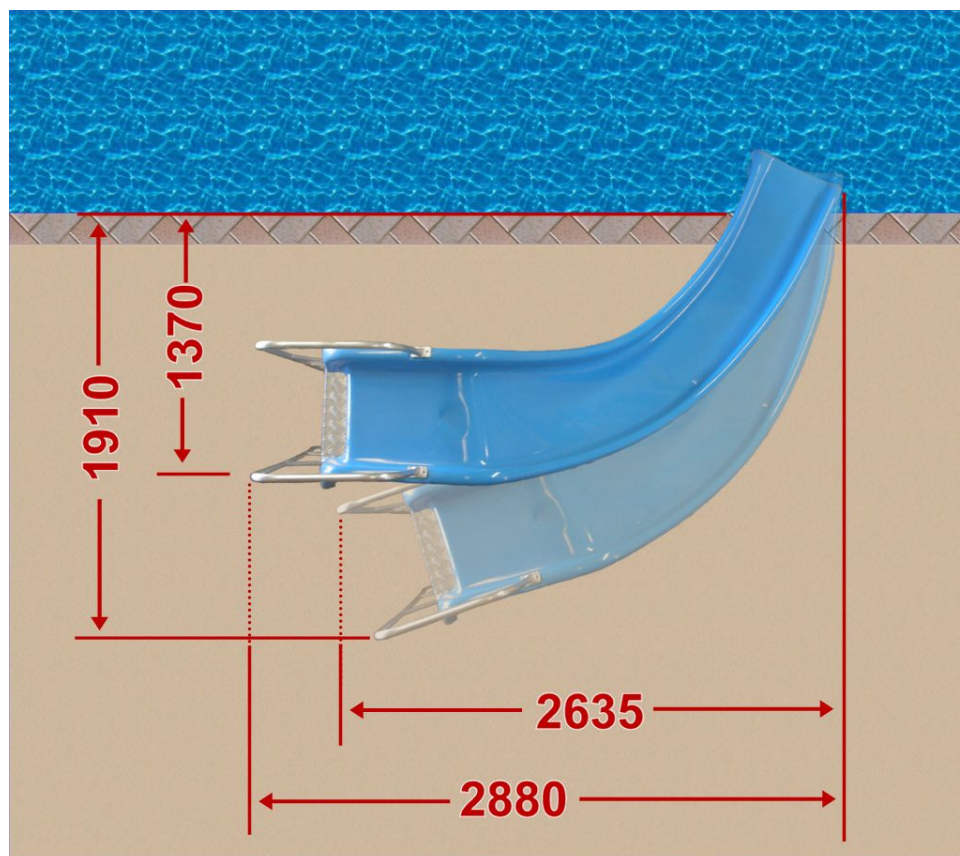

The 3 metre curved pool slide is our most popular slide. Apart from the extra enjoyment a curve in the slide creates it also means that it can fit in a much smaller area.

The slide has recesses for the attachment of water hoses should you prefer to have running water coming down the slide. This is not necessary but it does make the slide look more impressive and it does aid in the sliding. This recess is visible in the slide above in the middle of the "Starting Area", another smaller one is also visible in the centre of the curve.

- * The Slide must be placed within approximately 300mm of the water's edge
- * The Slide requires approximately 3.2m by 1.4m of space
- * The slide will seat a person up to the size of approximately 400mm width